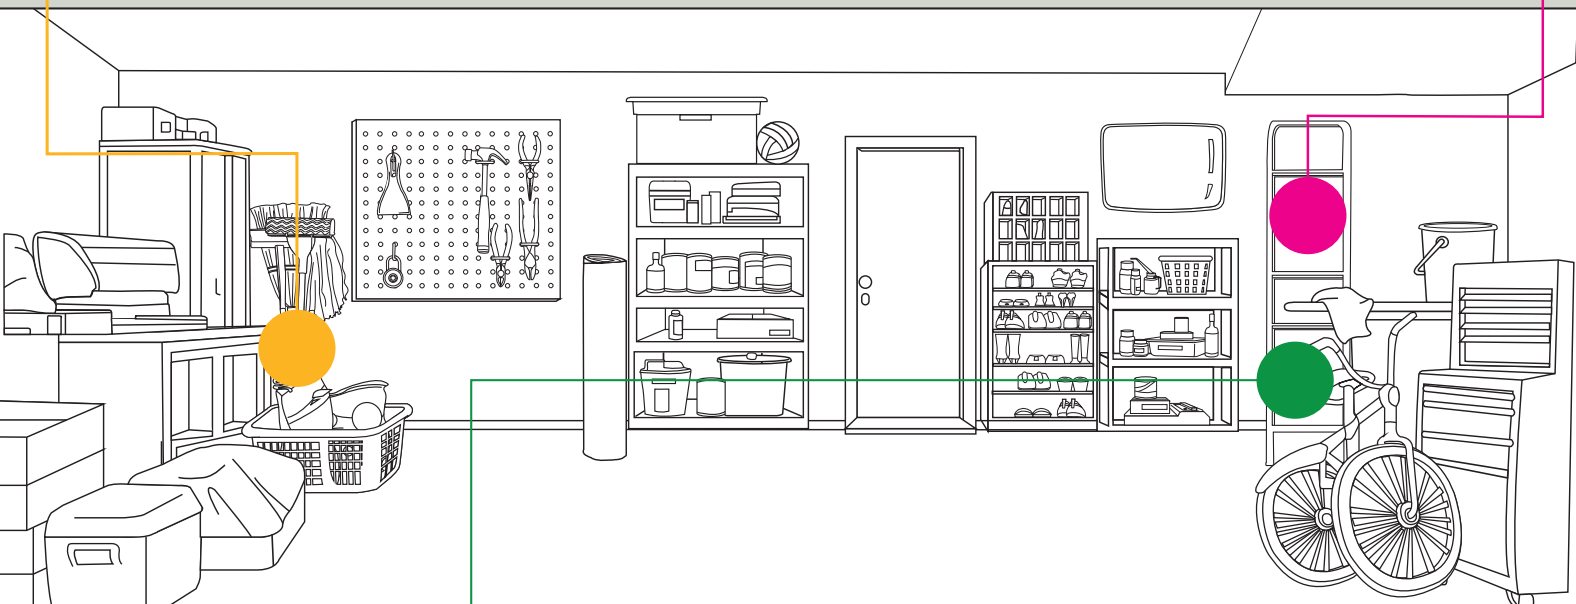

Storage Hanger