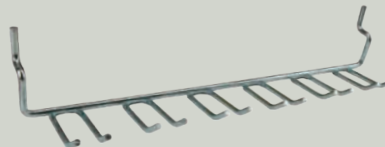

Security Jumbo Hanger
130 x 250 mm

Shelf & Wall Hanger
170 x 250 mm

All Purpose Hanger
135 x 160 x 160 mm

Ceiling Hanger
440 x 330 mm

Heavy Duty Tool Hook

Single Hook

Round Hook 6 mm

Bicycle Hook 7 mm

Tool Hook 6mm

Long Hook 8 mm

Two Hooks

All Purpose Hook 6 mm

Ladder Hook 7 mm

Load Hook 9 mm

EZ Storage Hook- Easy Handy Installation

Pegboard Hook & Slatwall Hook

Straight Arm Hook w/Stop

Straight Arm Hook

Single Hook w/Stop

Single Hook

Double Arm Hook

Double Back Single Hook

Double Back Single Hook w/ Ball Tip

Slatwall Hook

Tool Organizer

Tool Clip

Tool Holder

Tool Holder

Tool Holder