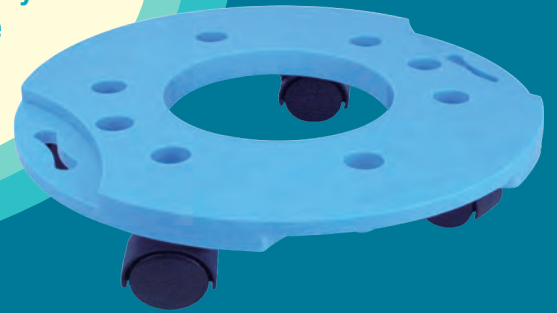

Assembled Flatbed Dolly

When you move heavy objects, a great tool can help you transport them effortlessly and efficiently. Our Assembled Flatbed Dolly can be used as single dolly to move plant pot or build up four dollies to carry bigger items. Besides, each flatbed has two casters with brake to safely lock its position. Hollow holes on the surface allow to drain water and to attach strap for pulling.

Features:

- UV resistant additive
- Helps to move heavy objects
- Casters with brake to lock position
- Assemble dollies easily by snapping into slot
- Surface hollow holes for draining and strap attaching
- Stacked packing to save space and transportation fee

Specification:

Material: PP

Diameter: 300 mm

Capacity: 120 kgs/ dolly

Standard Packing
(2 Dollies per pack)

Hammering caster pin into dolly slot

Knocking wheel into caster pin

Clip on to connect dollies