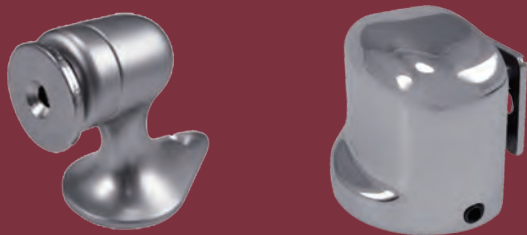

Floor Mounted Cushion Door Stop

Door Mounted Door Holder

Wall Mounted Cushion Door Stop

Floor Mounted Magnetic Cushion Door Stop

Wall/Floor Mounted Magnetic Cushion Door Stop

FAITHFUL ENG. PRODS. CO., LTD.

3F., No. 1, Ln. 270, Sec. 3, Beishen Rd., Shenkeng Dist., New Taipei City 222, Taiwan
Tel: 886-2-26624717 Fax: 886-2-26643841 E-mail: fepco@faithful.com.tw