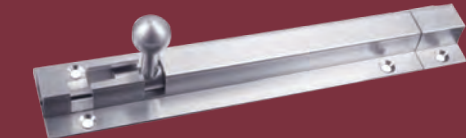

Finishes:

Satin Chrome

Satin Nickel

Polished Brass

Bright Chrome

Door Chain

Door Guard

Panic Bolt

Raised House Number (4", 6") & Letter (4")

Barrel Bolt

Coat and Hat Hook

Cabin Hook